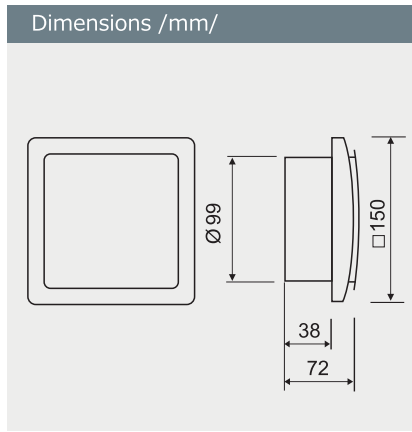

MM OK 100

Technical characteristic

Type	Product Code	Product Code with Back Shutter / Accessory /	Supply Voltage	Maximum Flow Rate	Consumed power	Maximum Flow rate	Protection Degree	Noise Level	Safety Zone	Max Air Temperature	Basic fan	Timer	Humidistat	Light Relay	LED Light	Noiseless Energy Efficient
	No	No	Hz / V	min⁻¹	W	m³/h	IP	dB	Zone	°C						
MM OK 100	4680	2365									●					
MM OK 100T	-	-										●				
MM OK 100HT	-	-	50 / 230	2750	18	169	56	32	2,3	+60		●	●			
MM OK 100LT	-	-										●		●		
MM OK 100LED	-	-									●				●	
MM OK 100 UE	4673	4116	50 / 230	2020	5,5	100	X5	23	2,3	+60						●

Legend

MM OK	Series name	LT	Light Relay & Timer	2S	2 Speed Fan
100	Size	LED	LED Light	C	Back Shutter /Accessory/
T	Timer	LV	Low Voltage Fan 12V		Products without a code are custom made
HT	Humidistat & Timer	UE	Noiseless - Energy Efficient