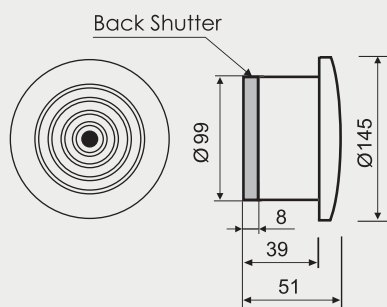

Type	Product Code	Product Code with Back Shutter / Accessory /	Supply Voltage	Maximum Flow Rate	Consumed power	Maximum Flow rate	Protection Degree	Noise Level	Safety Zone	Max Air Temperature	Basic fan	Timer	Humidistat	Light Relay	LED Light	2 Speed Fan	
	No	No	Hz / V	min ⁻¹	W	m ³ /h	IP	dB	Zone	°C							
MM QN 100	-	1993	50 / 230	2500	16	60	X4	30	2,3	+60	●						
MM QN 100T	-	2174										●					
MM QN 100HT	-	2532										●	●				
MM QN 100LT	-	2525										●		●			
MM QN 100LED	-	-										●			●		
MM QN 100LV	-	-	50 / 12	2500	16	60	X4	30	1,2,3	+60	●						

MM RN 100/60

LONG life
30.000h

Dimensions /mm/

Performance curves

Technical characteristic

Type	Product Code	Product Code with Back Shutter / Accessory /	Supply Voltage	Maximum Flow Rate	Consumed power	Maximum Flow rate	Protection Degree	Noise Level	Safety Zone	Max Air Temperature	Basic fan	Timer	Humidistat	Light Relay	LED Light
	No	No	Hz / V	min ⁻¹	W	m ³ /h	IP	dB	Zone	°C					
MM RN 100	-	2549	50 / 230	2500	16	60	X4	30	2,3	+60	●				