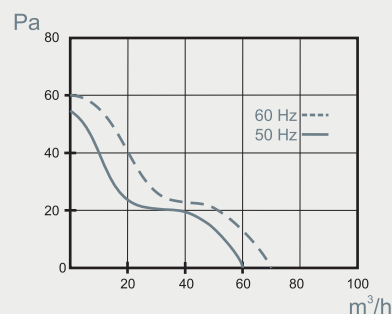

MM RN 100/60

LONG life
30.000h

Dimensions /mm/

Performance curves

Technical characteristic

Type	Product Code	Product Code with Back Shutter / Accessory /	Supply Voltage	Maximum Flow Rate	Consumed power	Maximum Flow rate	Protection Degree	Noise Level	Safety Zone	Max Air Temperature	Basic fan	Timer	Humidistat	Light Relay	LED Light
	No	No	Hz / V	min ⁻¹	W	m ³ /h	IP	dB	Zone	°C					
MM RN 100	-	2549	50 / 230	2500	16	60	X4	30	2,3	+60	●				