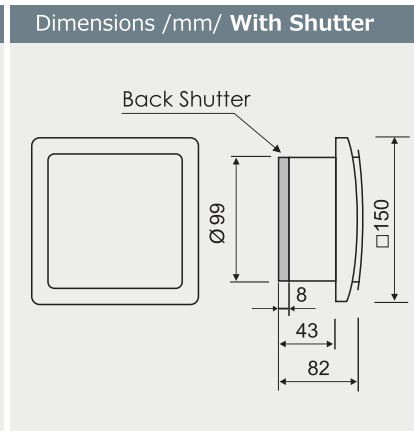

MM OK 100

Technical characteristic

Type	Product Code	Product Code with Back Shutter / Accessory /	Supply Voltage	Maximum Flow Rate	Consumed power	Maximum Flow rate	Protection Degree	Noise Level	Safety Zone	Max Air Temperature	Basic fan	Timer	Humidistat	Light Relay	LED Light	Noiseless Energy Efficient
	No	No	Hz / V	min⁻¹	W	m³/h	IP	dB	Zone	°C						
MM OK 100	4680	2365									●					
MM OK 100T	-	-										●				
MM OK 100HT	-	-	50 / 230	2750	18	169	56	32	2,3	+60		●	●			
MM OK 100LT	-	-										●		●		
MM OK 100LED	-	-									●				●	
MM OK 100 UE	4673	4116	50 / 230	2020	5,5	100	X5	23	2,3	+60						●

Legend

MM OK	Series name	LT	Light Relay & Timer	2S	2 Speed Fan
100	Size	LED	LED Light	C	Back Shutter /Accessory/
T	Timer	LV	Low Voltage Fan 12V		Products without a code are custom made
HT	Humidistat & Timer	UE	Noiseless - Energy Efficient