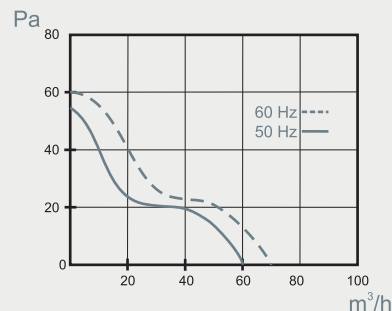

VENTILATION SOLUTIONS

Short Spigot Series

With short spigot for caravans or other applications where walls are thinner than usual

MM QN 100/60

LONG life
30.000h

Dimensions /mm/

Performance curves

Technical characteristic

Type	Product Code	Product Code with Back Shutter / Accessory /	Supply Voltage	Maximum Flow Rate	Consumed power	Maximum Flow rate	Protection Degree	Noise Level	Safety Zone	Max Air Temperature	Basic fan	Timer	Humidistat	Light Relay	LED Light	2 Speed Fan	
	No	No	Hz / V	min ⁻¹	W	m ³ /h	IP	dB	Zone	°C							
MM QN 100	-	1993	50 / 230	2500	16	60	X4	30	2,3	+60	●						
MM QN 100T	-	2174										●					
MM QN 100HT	-	2532										●	●				
MM QN 100LT	-	2525										●		●			
MM QN 100LED	-	-										●			●		
MM QN 100LV	-	-	50 / 12	2500	16	60	X4	30	1,2,3	+60	●						

MM RN 100/60

LONG life
30.000h

Dimensions /mm/

Performance curves

Technical characteristic

Type	Product Code	Product Code with Back Shutter / Accessory /	Supply Voltage	Maximum Flow Rate	Consumed power	Maximum Flow rate	Protection Degree	Noise Level	Safety Zone	Max Air Temperature	Basic fan	Timer	Humidistat	Light Relay	LED Light
	No	No	Hz / V	min ⁻¹	W	m ³ /h	IP	dB	Zone	°C					
MM RN 100	-	2549	50 / 230	2500	16	60	X4	30	2,3	+60	●				