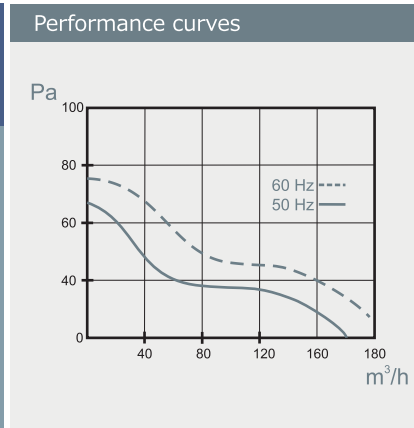

MM OK 100

Technical characteristic

Type	Product Code	Product Code with Back Shutter / Accessory /	Supply Voltage	Maximum Flow Rate	Consumed power	Maximum Flow rate	Protection Degree	Noise Level	Safety Zone	Max Air Temperature	Basic fan	Timer	Humidistat	Light Relay	LED Light	Noiseless Energy Efficient
	No	No	Hz / V	min⁻¹	W	m³/h	IP	dB	Zone	°C						
MM OK 100	4680	2365									●					
MM OK 100T	-	-										●				
MM OK 100HT	-	-	50 / 230	2750	18	169	56	32	2,3	+60		●	●			
MM OK 100LT	-	-										●		●		
MM OK 100LED	-	-									●				●	
MM OK 100 UE	4673	4116	50 / 230	2020	5,5	100	X5	23	2,3	+60						●

Legend

MM OK	Series name	LT	Light Relay & Timer	2S	2 Speed Fan
100	Size	LED	LED Light	C	Back Shutter /Accessory/
T	Timer	LV	Low Voltage Fan 12V		Products without a code are custom made
HT	Humidistat & Timer	UE	Noiseless - Energy Efficient