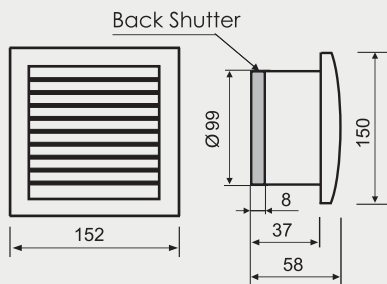

Dimensions /mm/